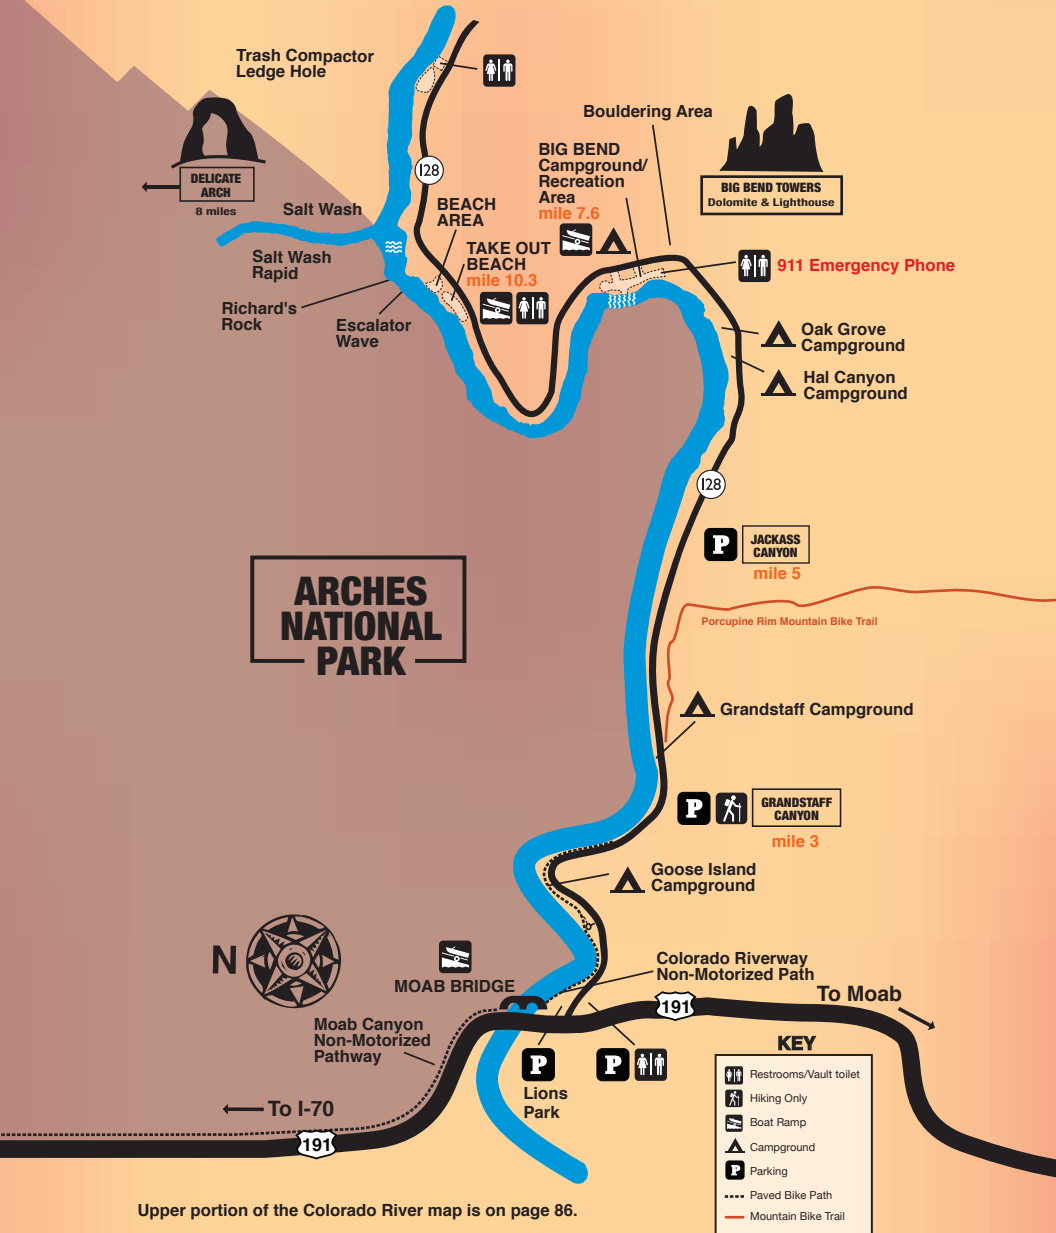

COLORADO RIVER MAP

LOWER PORTION

ARCHES NATIONAL PARK

KEY

	Restrooms/Vault toilet
	Hiking Only
	Boat Ramp
	Campground
	Parking
	Paved Bike Path
	Mountain Bike Trail

Upper portion of the Colorado River map is on page 86.