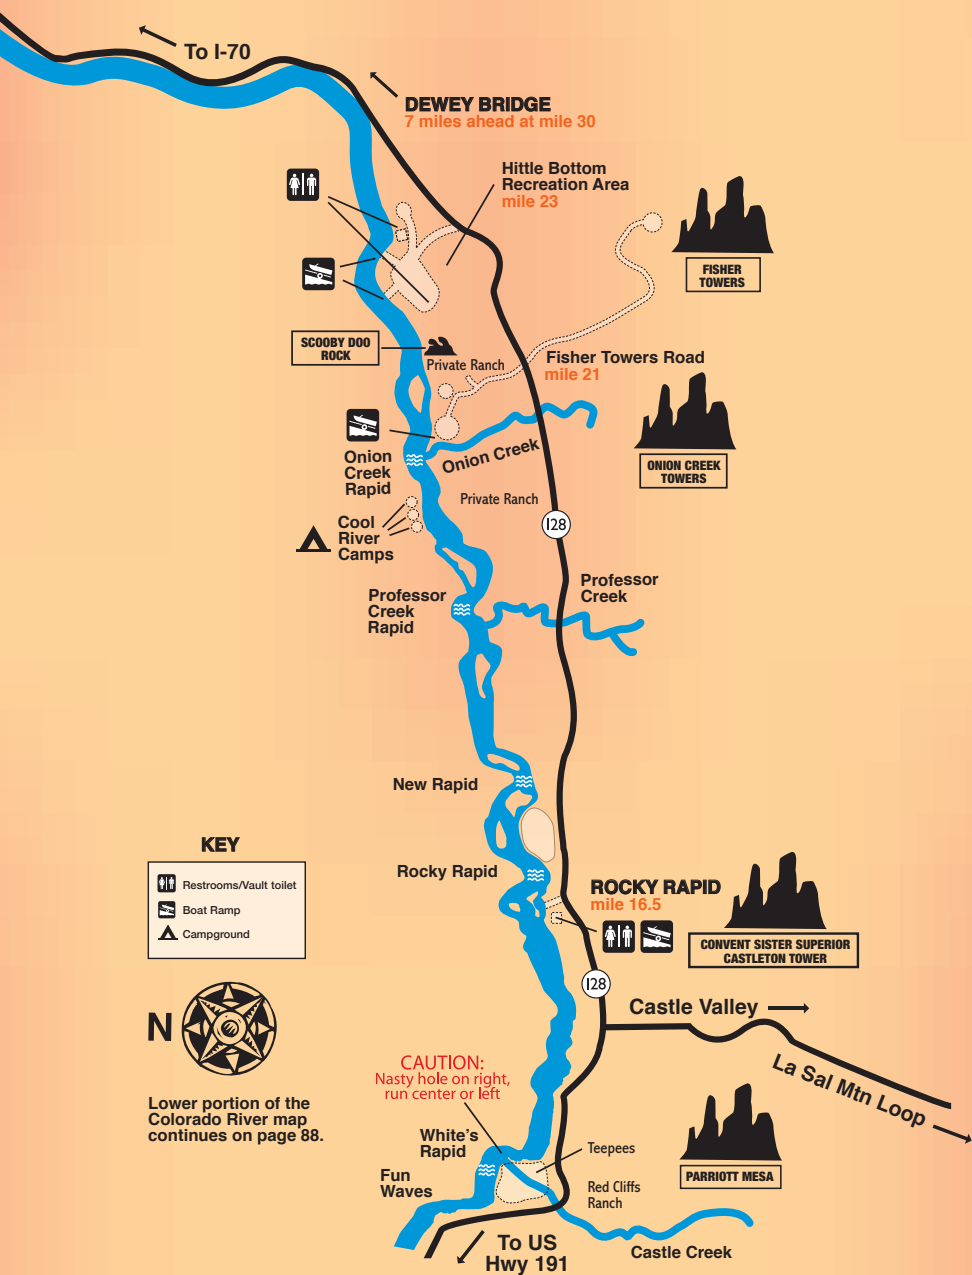

COLORADO RIVER MAP

UPPER PORTION

KEY

	Restrooms/Vault toilet
	Boat Ramp
	Campground

Lower portion of the Colorado River map continues on page 88.